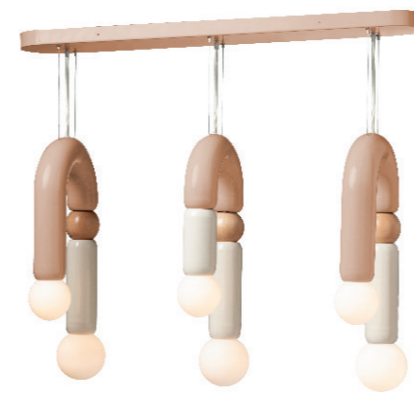

PLAY I

suspension lamp

H: 61 cm
Ø: 14 cm

230V / 50Hz 1 x max. G9 4W LED

120V / 60Hz 1 x max. G9 4W LED

21x21x77 cm

59" / 1,5m

PLAY II

suspension lamp

H: 61 cm
W: 37 cm
D: 37 cm

230V / 50Hz 2 x max. G9 4W LED

120V / 60Hz 2 x max. G9 4W LED

29x47x77 cm

59" / 1,5m

PLAY III

suspension lamp

H: 70 cm
W: 112 cm
D: 37 cm

230V / 50Hz 6 x max. G9 4W LED

120V / 60Hz 6 x max. G9 4W LED

122x74x47 cm

59" / 1,5m

PLAY IV

suspension lamp

H: 71 cm
W: 96 cm
D: 71 cm

230V / 50Hz 6 x max. G9 4W LED

120V / 60Hz 6 x max. G9 4W LED

106x81x76 cm

59" / 1,5m

PLAY V

suspension lamp

H: 71 cm
W: 96 cm
D: 96 cm

230V / 50Hz 8 x max. G9 4W LED