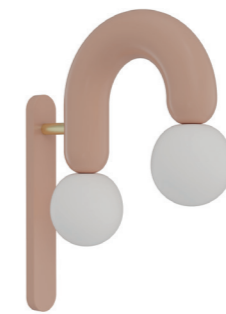

PLAY WALL I

wall lamp

H: 12" / 38 cm
W: 4" / 9 cm
D: 7" / 18 cm

 230V / 50Hz 1 x max. G9 4W LED

 120V / 60Hz 1 x max. G9 4W LED

 19x23x46 cm

 59" / 1,5m

PLAY WALL II

wall lamp

H: 19" / 49 cm
W: 3.5" / 9 cm
D: 15.3" / 39 cm

 230V / 50Hz 2 x max. G9 4W LED

 120V / 60Hz 2x max. G9 4W LED

 19x44x50 cm

 59" / 1,5m

FINISHINGS

lacquered metal tubes and structure finish options