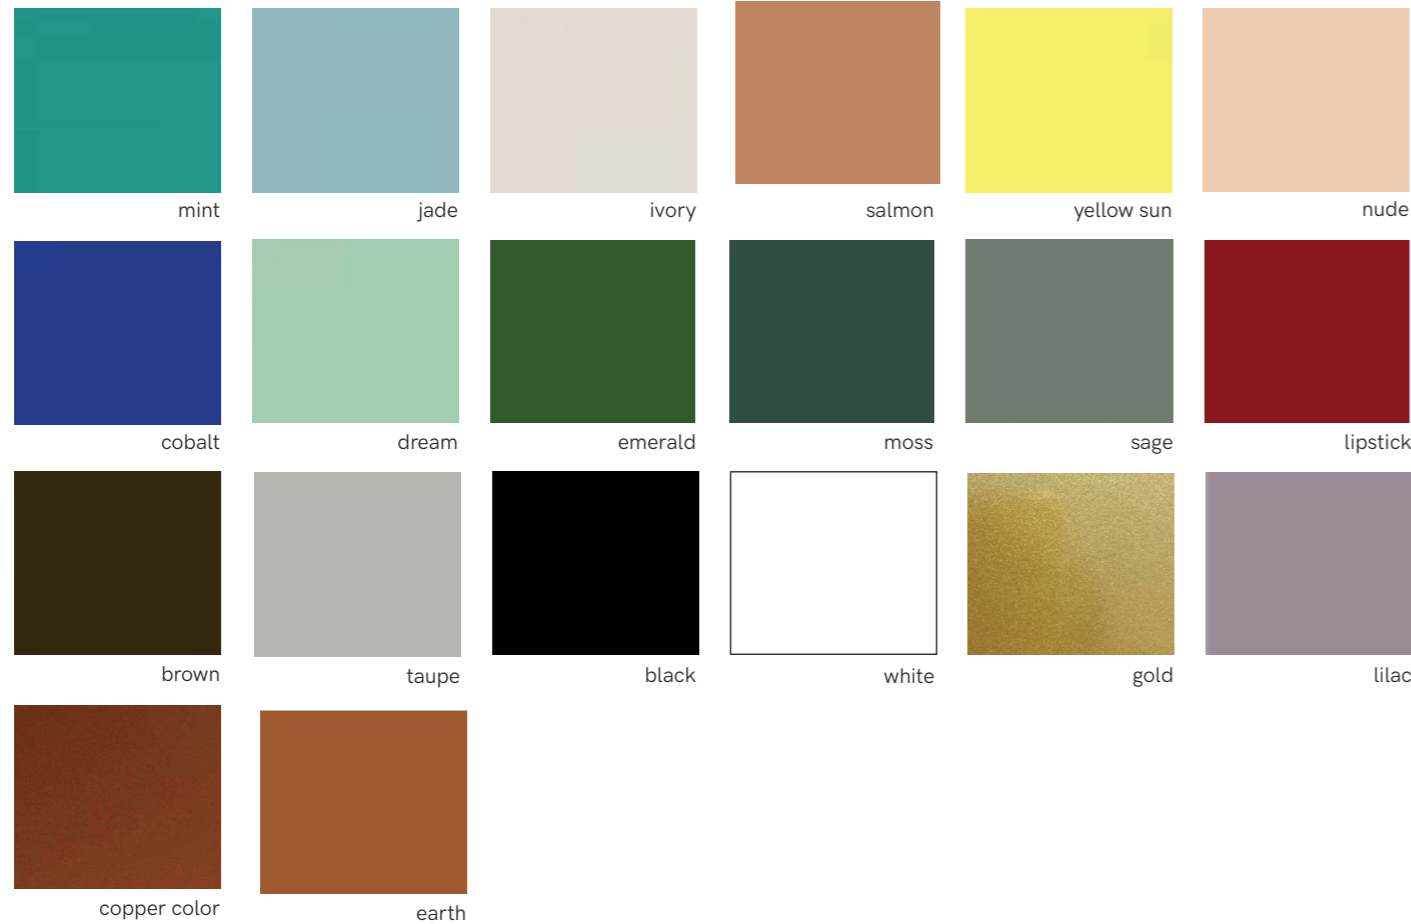

polished and satin metal additional structure finish options

POLISHED AND SATIN METAL PIECES
this product is handmade; any small stain or roughness is a feature of the product, not a defect.

CORDS

Suspension lamps